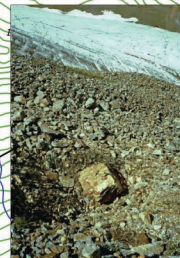

# Poker Target Gold in Boulder Samples

### ROCK SAMPLES AU G/T

- ▲ 0-0.2
- ▲ 0.2-0.5
- ▲ 0.5-1.0
- ▲ 1.0-2.0
- ▲ >2.0

- TOPO CONTOURS
- STREAMS
- LAKES
- ANOMALOUS DRAINAGE
- HISTORICAL DRILLHOLES
- GLACIER